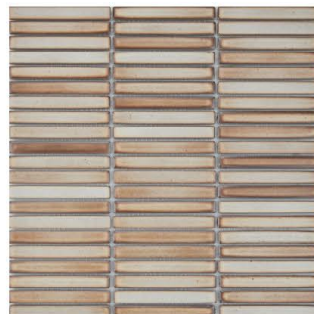

ME109C
• 12mm X 92mm / seed
• 282mm X 294mm X 8mm thick / sheet

ME90201
• 12mm X 92mm / seed
• 282mm X 294mm X 8mm thick / sheet

MEX12901
• 12mm X 92mm / seed
• 282mm X 294mm X 8mm thick / sheet

MEX12902
• 12mm X 92mm / seed
• 282mm X 294mm X 8mm thick / sheet

ME109E
• 12mm X 92mm / seed
• 282mm X 294mm X 8mm thick / sheet

ME227C
• 12mm X 92mm / seed
• 282mm X 294mm X 8mm thick / sheet

ME517N
• 12mm X 92mm / seed
• 282mm X 294mm X 8mm thick / sheet

MEX12903
• 12mm X 92mm / seed
• 282mm X 294mm X 8mm thick / sheet