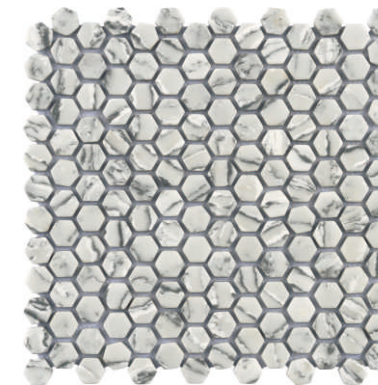

No. R1901 BIANCO CARARRA PENNYROUND

No. R1907 ICE JADE PENNYROUND

No. R1904 EURO GREY PENNYROUND

No. R1903 BARDIGLIO PENNYROUND

No. R1905 CAPPUCCINO PENNYROUND

No. R1910 SOFT BEIGE PENNYROUND

No. R1908 CHOCOLATE PENNYROUND

No. R1909 NERO BLACK PENNYROUND

300x300x7mm / 12"x12"

RECYCLED GLASS MOSAIC

Pcs/box Sim/box Kg/box Boxes/pallet

11 1 18 72

No. RH2301 BIANCO CARARRA 23HEX

No. RH2302 CARARRA + CLOUD GREY 23HEX

No. RH2304 EURO GREY 23HEX

11 1 18 72

No. R801 BIANCO CARRARA BOULDER

No. R807 ICE JADE BOULDER

No. R803 BARDIGLIO BOULDER

No. R804 EURO GREY BOULDER

No. R802 CARRARA + CLOUD GREY BOULDER

No. R806 CLOUD GREY BOULDER

No. R805 CAPPUCCINO BOULDER