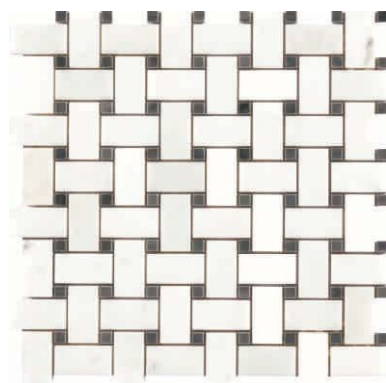

No. JIGUANGWHITE-MT109
305x305x7mm