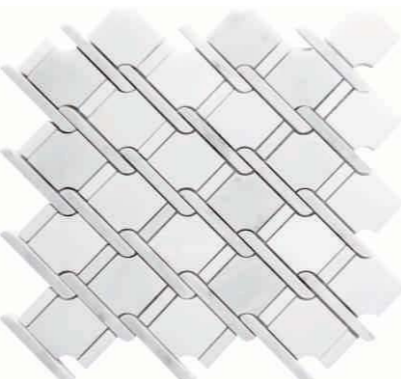

No. **CARRARA-KNIT08**
298x320x7mm