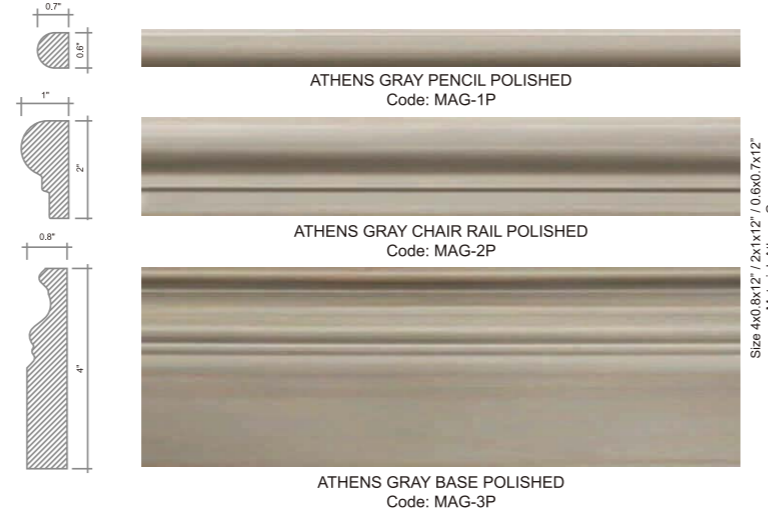

Size 4x0.8x12" / 2x1x12" / 0.6x0.7x12"
Material: Athens Gray