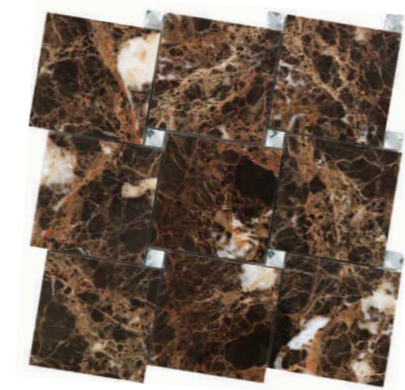

No. DANUBER803
D.EMPRODOR + DIAMON