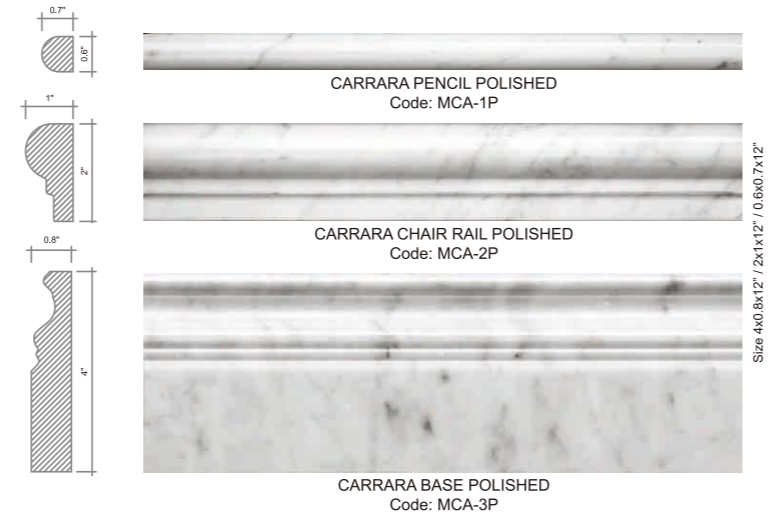

CARRARA BASE POLISHED
Code: MCA-3P

Size 4x0.8x12" / 2x1x12" / 0.6x0.7x12"
Material: Bianco Carrara