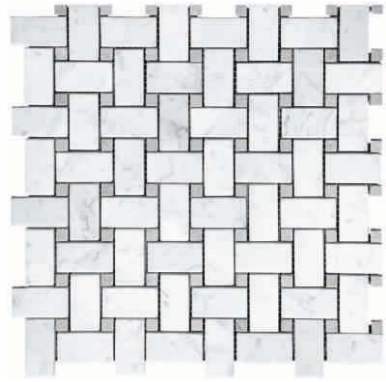

No. BIANCO CARRARA/GREY- MT01P
305X305X7mm