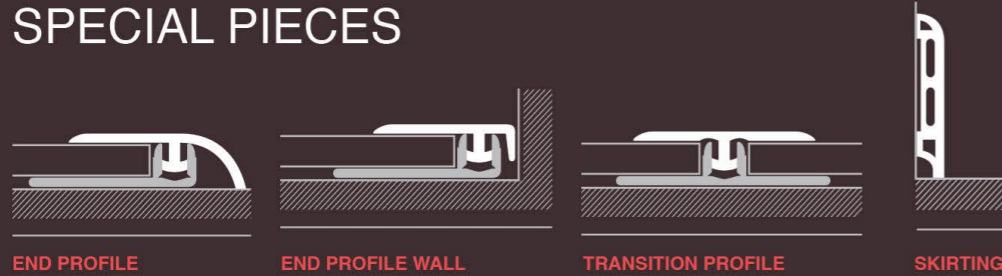

SPECIAL PIECES

SMART SELECT LUXURY VINYL FLOORING LIMITED WARRANTY PERIODS

Thickness	Core	Wear layer	Attached pad	Residential Warranty	L. Commercial Warranty
3.2 mm	Rigid Core	8 mil (0.2mm)	Y / N	10 years	5 years
3.2 mm	Rigid Core	12 mil (0.3mm)	Y / N	15 years	7 years
4 mm	Rigid Core	12 mil (0.3mm)	Y / N	20 years	8 years
5 mm	Rigid Core	20 mil (0.5mm)	Y / N	Limited Lifetime	10 years

Definitions for applications in terms of LVT

RESIDENTIAL	LIGHT COMMERCIAL	COMMERCIAL
Kitchen	Small restaurant	Large restaurant
Dining room	Small retail shop	Large retail, large office
Bedroom	Waiting rooms	Hair salon (working area)
Bathroom	Trade booths	School classroom
Recreation rooms, foyers	Small Office	Nurses Station

*Residential use, or household conditions means the daily activities commonly associated with residential use.

*Light commercial is defined as environments which do not have heavy commercial traffic, where the flooring is not exposed to a heavy commercial maintenance schedule and where the interior temperature and humidity can be controlled and maintained.

*Commercial is defined as environments which have heavy commercial traffic.

TECHNICAL SPECIFICATIONS

Classification	Test Standard	Result
Reaction to fire	EN ISO 9239-1	B fl – s1
Impact Insulation Class	ASTM E492-09	52
Sound Transmission Class	ASTM E90-09	54
Determination the content of formaldehyde	ISO 16000-3	A+

Performance	Test Standard	Result
Wear resistance	EN660-1	Group T
Residual indentation after static load	EN436	Pass
Dimensional stability and curling after exposure to heat	EN434	Pass
Flexibility	EN435	Pass
Measurement of dynamic coefficient of friction on dry floor surface	E13893	Pass
Slip resistance	DIN 51130	R10
Resilience to chemicals	EN423	Class 0

FORMATS & RANDOMNESS

LVT Glue Down LVT Loose Lay	INCHES	6"X36"	6"X48"	7.25"X48"	9"X48"	-
	MM FACES	152.4x914.4 6	152.4X1219.2 6	184.15X1219.2 5	228.6X1219.2 4	- -
LVT Click	INCHES	6"X48"	7.25"X48"	9"X48"	-	-
	MM FACES	148X1220 6	180X1220 5	226X1220 4	- -	- -
LVT Sintered Core SPC Rigid Core	INCHES	6"X48"	7.25"X48"	9"X48"	7.25"X60"	9"X60"
	MM FACES	148X1220 6	180X1220 5	226X1220 4	180X1520 5	226X1520 4