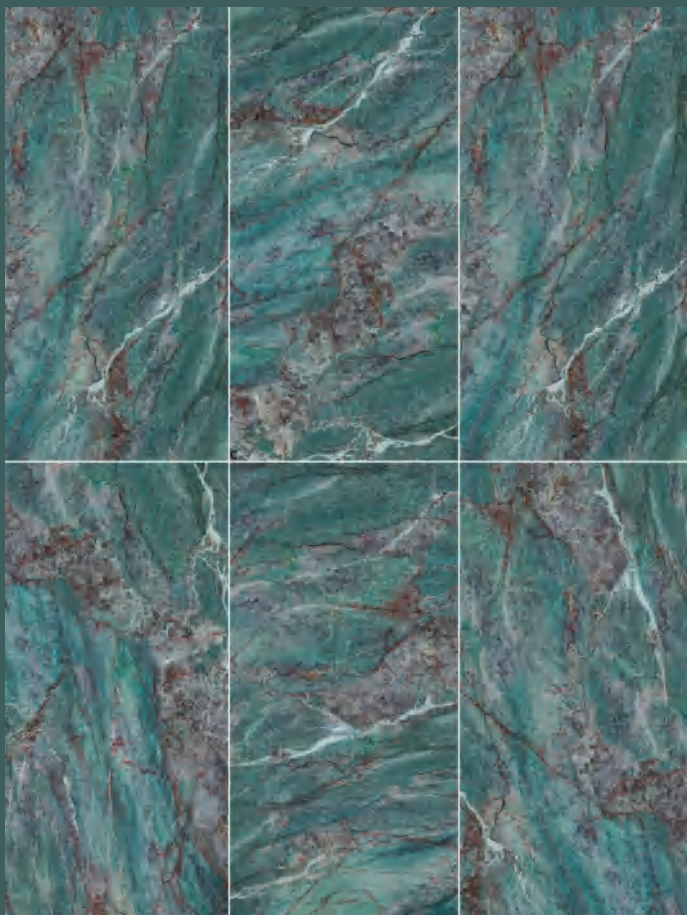

SLS75018 EMERALD PEAKS
750x1500mm
600x1200mm

SLS75031 WINGS OF PHOENIX AND EMERALD
750x1500mm

SLS75026 DURO GREEN
750x1500mm

SLS75028 KARST BLUE
750x1500mm

SLS75019 RED SILK FINCH
750x1500mm
600x1200mm

SLS75810 LAMBELLO
750x1500mm