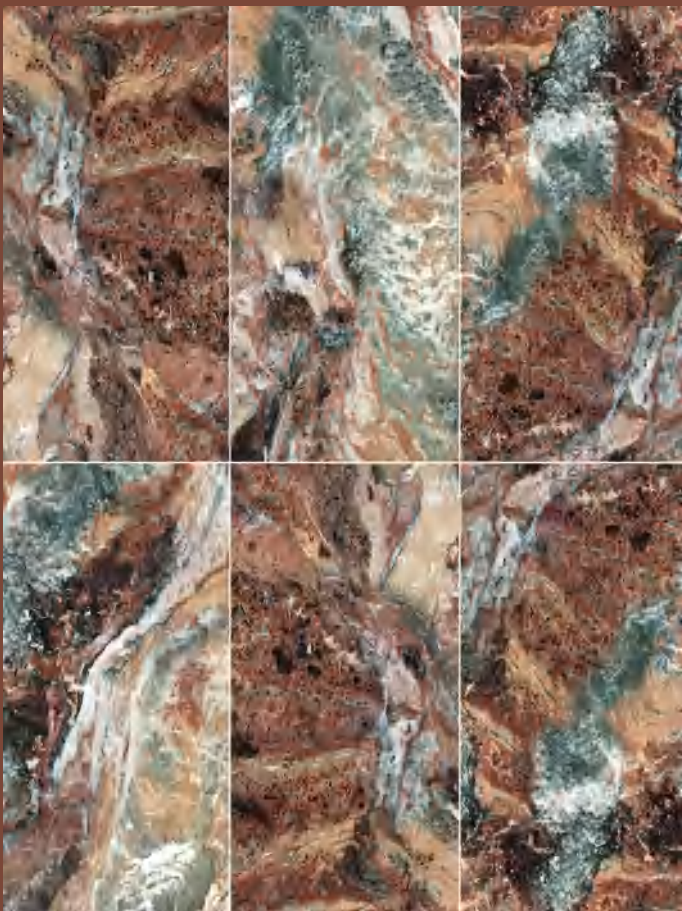

SLS75805 MALVINAS
750x1500mm