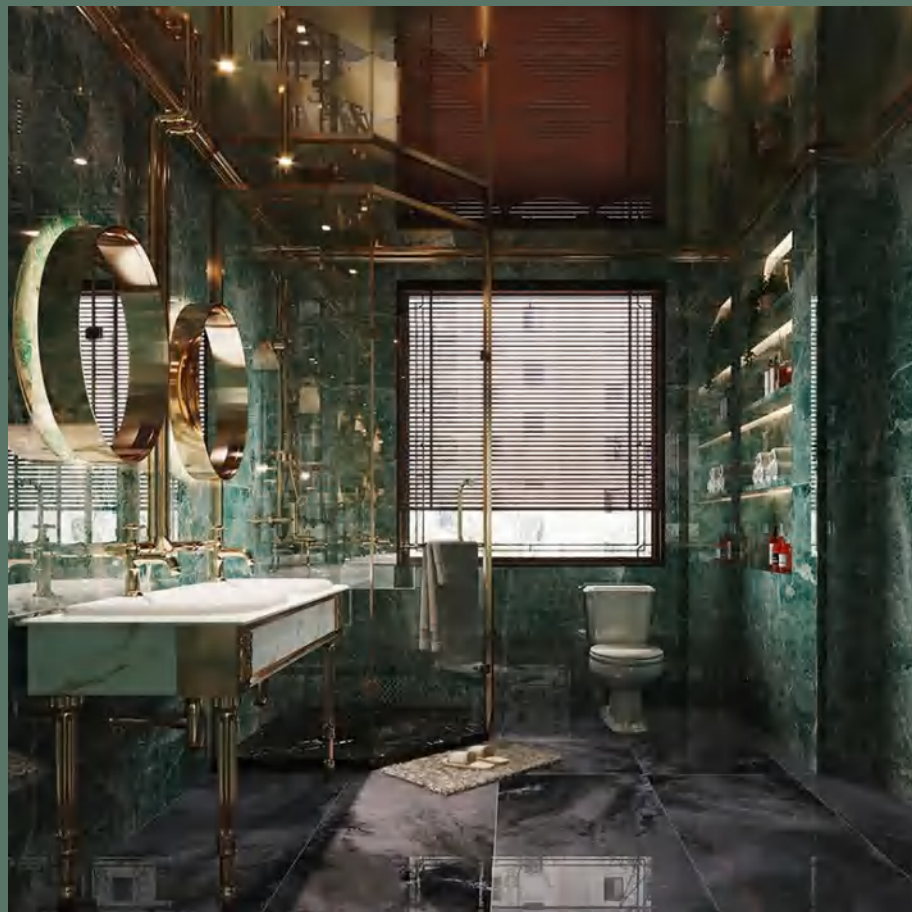

SLS75018 EMERALD PEAKS
750x1500mm
600x1200mm

SLS75031 WINGS OF PHOENIX AND EMERALD
750x1500mm

SLS75026 DURO GREEN
750x1500mm

SLS75028 KARST BLUE
750x1500mm

SLS75019 RED SILK FINCH
750x1500mm
600x1200mm

SLS75810 LAMBELLO
750x1500mm