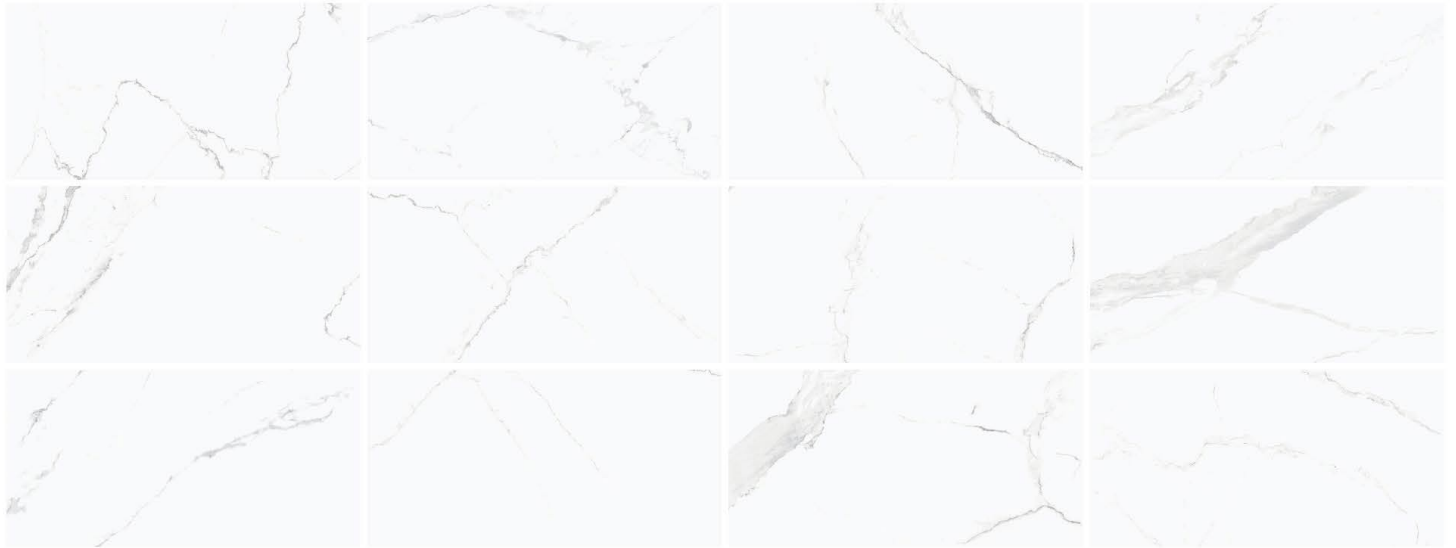

format / size

60*120