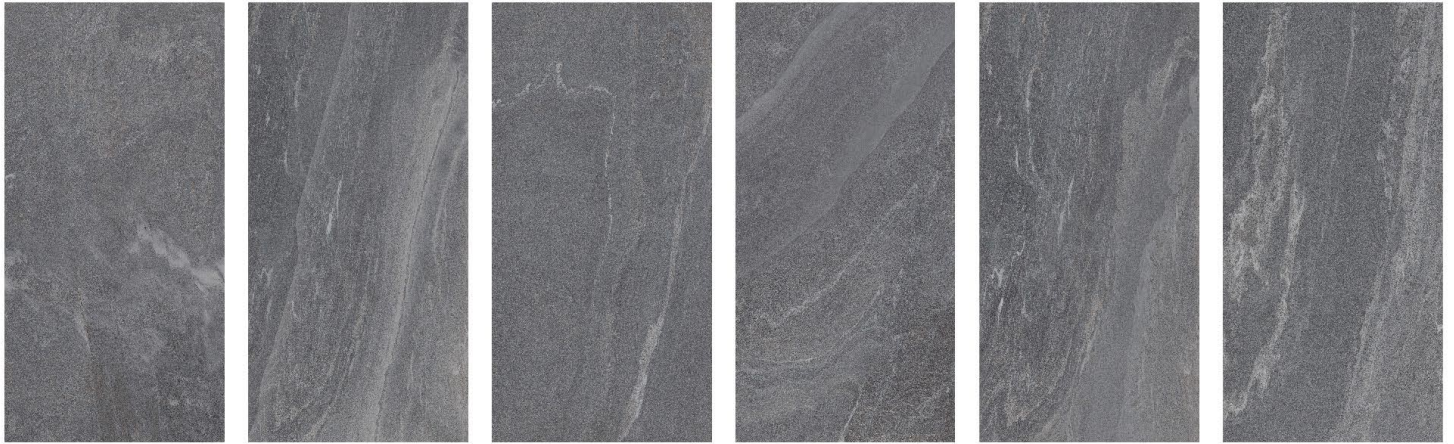

format / size

60*120