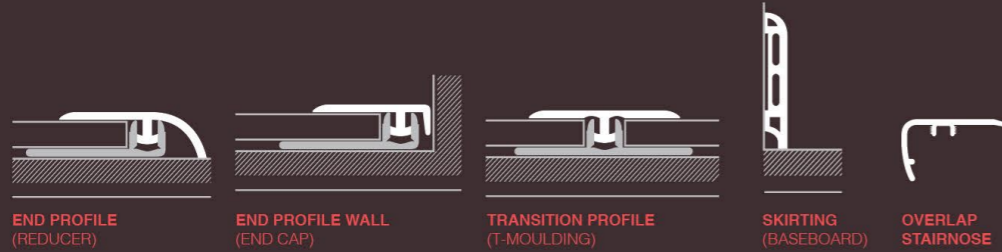

SPECIAL PIECES

SMART SELECT LUXURY VINYL FLOORING LIMITED WARRANTY PERIODS

Thickness	Core	Wear layer	Attached pad	Residential Warranty	L. Commercial Warranty
3.2 mm	Rigid Core	8 mil (0.2mm)	Y / N	10 years	5 years
3.2 mm	Rigid Core	12 mil (0.3mm)	Y / N	15 years	7 years
4 mm	Rigid Core	12 mil (0.3mm)	Y / N	20 years	8 years
5 mm	Rigid Core	20 mil (0.5mm)	Y / N	Limited Lifetime	10 years

Definitions for applications in terms of LVT

RESIDENTIAL	LIGHT COMMERCIAL	COMMERCIAL
Kitchen	Small restaurant	Large restaurant
Dining room	Small retail shop	Large retail, large office
Bedroom	Waiting rooms	Hair salon (working area)
Bathroom	Trade booths	School classroom
Recreation rooms, foyers	Small Office	Nurses Station

*Residential use, or household conditions means the daily activities commonly associated with residential use.

*Light commercial is defined as environments which do not have heavy commercial traffic, where the flooring is not exposed to a heavy commercial maintenance schedule and where the interior temperature and humidity can be controlled and maintained.

*Commercial is defined as environments which have heavy commercial traffic.

TECHNICAL SPECIFICATIONS

Classification	Test Standard	Result
Reaction to fire	EN ISO 9239-1	B fl – s1
Impact Insulation Class	ASTM E492-09	52
Sound Transmission Class	ASTM E90-09	54
Determination the content of formaldehyde	ISO 16000-3	A+

Performance	Test Standard	Result
Wear resistance	EN660-1	Group T
Residual indentation after static load	EN436	Pass
Dimensional stability and curling after exposure to heat	EN434	Pass
Flexibility	EN435	Pass
Measurement of dynamic coefficient of friction on dry floor surface	E13893	Pass
Slip resistance	DIN 51130	R10
Resilience to chemicals	EN423	Class 0

FORMATS & RANDOMNESS

LVT Glue Down LVT Loose Lay	INCHES	6"X36"	6"X48"	7.25"X48"	9"X48"	-
	MM FACES	152.4x914.4 6	152.4X1219.2 6	184.15X1219.2 5	228.6X1219.2 4	- -
LVT Click	INCHES	6"X48"	7.25"X48"	9"X48"	-	-
	MM FACES	148X1220 6	180X1220 5	226X1220 4	- -	- -
LVT Sintered Core SPC Rigid Core	INCHES	6"X48"	7.25"X48"	9"X48"	7.25"X60"	9"X60"
	MM FACES	148X1220 6	180X1220 5	226X1220 4	180X1520 5	226X1520 4